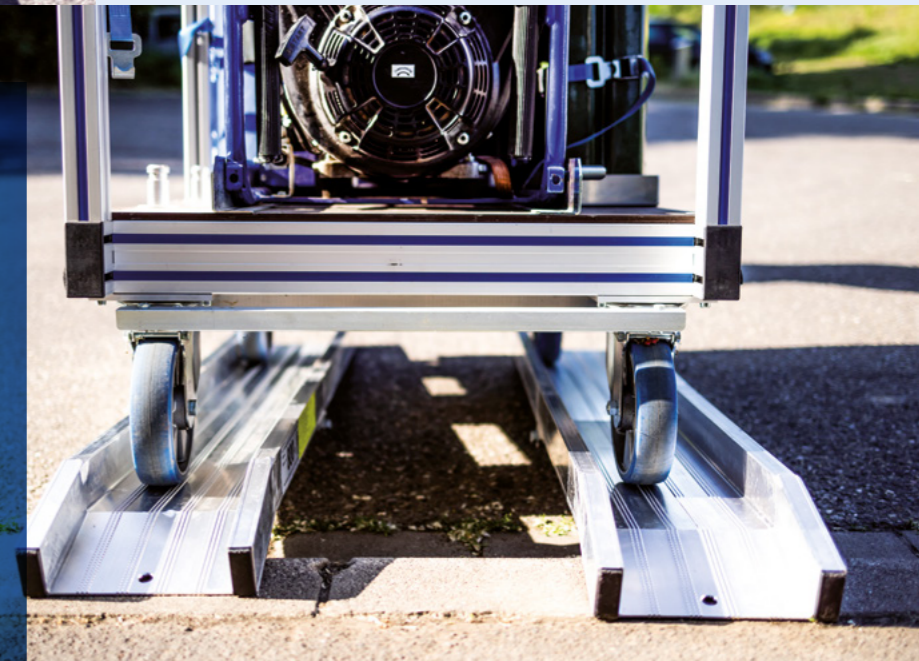

Weight optimized

Particularly light and portable

- very good adaptability to different track widths thanks to 2-part design
- side-mounted ridges prevents slipping to the side
- can be folded in the middle to save space for transportation
- non-slip surface

Max. load capacity 800 kg (~1763 lbs)

Folded dimensions

length	750 mm (~2' 5½")
width	250 mm (~10")
depth	120 mm (~5")
weight	6,5 kg (~14 lbs)

In use dimensions

length	1.500 mm (~4' 11")
width	250 mm (~10")
inner width	195 mm (~8")